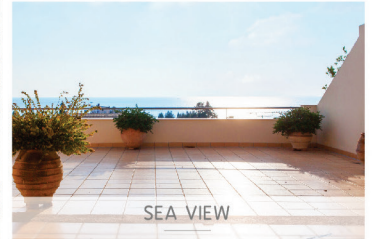

GOLFSIDE RESIDENCE
GLYFADA

FOR QUALITY LIVING

Golfside Residence

offers high quality of living, combining luxury and comfort, with unique services and facilities, within the vibrant suburb of Glyfada. Set amidst rich vegetation, in a peaceful environment, the Residence is next to the golf course and walking distance from the sea shore and Glyfada's commercial center.

GOLFSIDE RESIDENCE
FOR QUALITY LIVING

SECURITY

PLAYGROUND

CAR PARK

GOLF VIEW

SEA VIEW

YOGA

Security 24h
Technical Support
Maintenance Staff
Management Office

SERVICES

FACILITIES

Playground
Gym / Yoga Room / Sauna
Underground Car Park
Storage Space

Golfside Residence
offers a range of different apartments
-from 110m² to 300m² - spread throughout
five buildings and independent houses
with private gardens and pools.