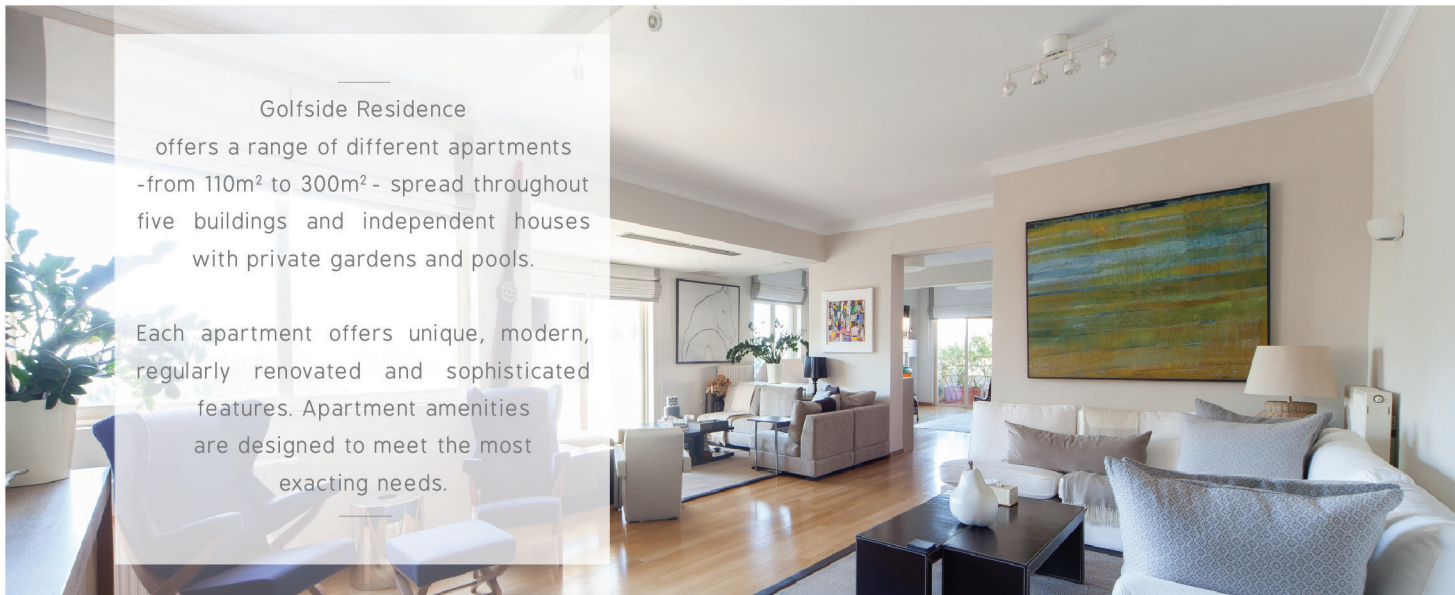

GOLFSIDE RESIDENCE
GLYFADA

FOR QUALITY LIVING

Golfside Residence

offers high quality of living, combining luxury and comfort, with unique services and facilities, within the vibrant suburb of Glyfada. Set amidst rich vegetation, in a peaceful environment, the Residence is next to the golf course and walking distance from the sea shore and Glyfada's commercial center.

The Residence, with exclusive 24-hour security, offers leisure facilities such as a state-of-the-art gym with sauna and a yoga room, a meeting room / sitting room and a playground for children. Serviced by specialized staff, technical support is also provided.

SERVICES

FACILITIES

Playground
Gym / Yoga Room / Sauna
Underground Car Park
Storage Space

Golfside Residence
offers a range of different apartments
-from 110m² to 300m² - spread throughout
five buildings and independent houses
with private gardens and pools.

Each apartment offers unique, modern,
regularly renovated and sophisticated
features. Apartment amenities
are designed to meet the most
exacting needs.

AMENITIES

Heating / Air-Conditioning Systems

Private Gardens / Balconies